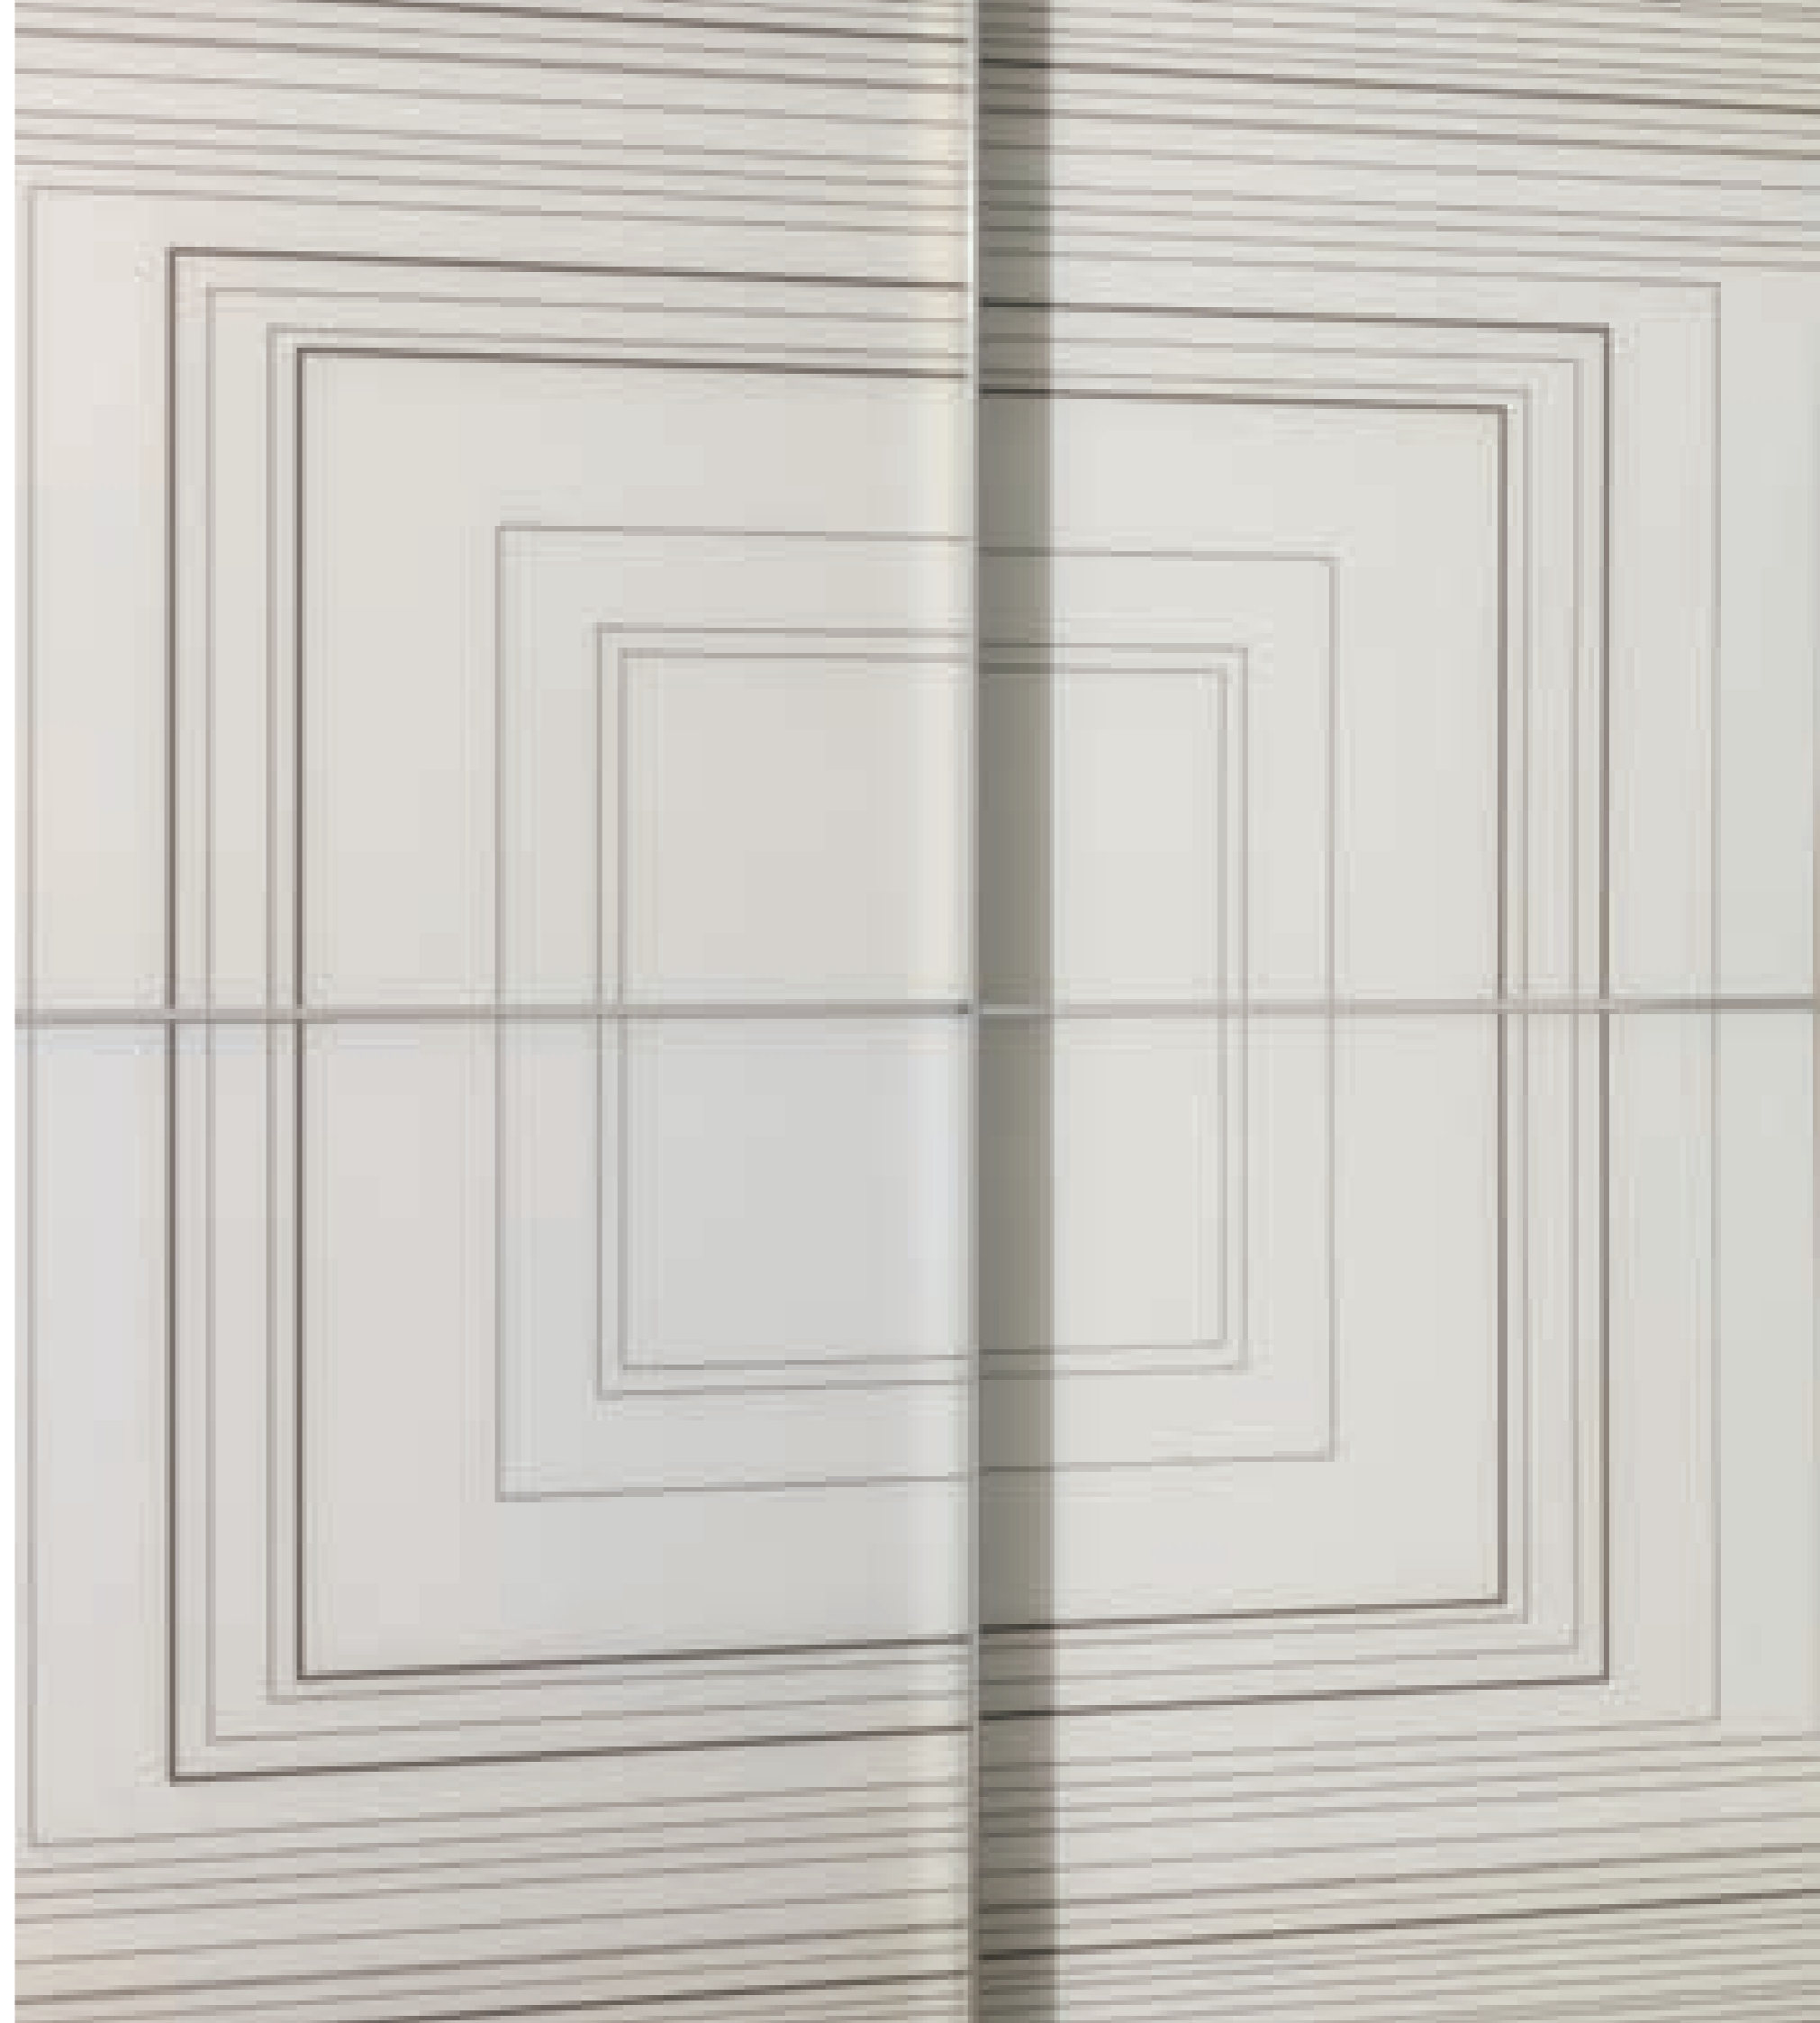

**ANFITEATRO OPTICAL**

DESIGN ESTEL R&D E  
ALESSANDRO SCANDURRA

WARDROBES COLLECTION

072 073

Armadio Anfiteatro Optical aperture scorrevole,  
ante in vetro stopsol serigrafato marron glacé,  
cornice in alluminio lucido  
Anfiteatro Optical sliding door wardrobe,  
stopsol glass doors with marron glacé silk-screening,  
polished aluminium frame