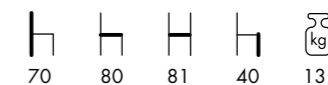

— Yucatan —

YUCATAN

Coordinato in teak grezzo e schienale con struttura in alluminio con rivestimento in corda acrilica. Composto un divano 3 posti, un divano 2 posti, una poltrona singola e un poggiatesta. Cuscineria in tessuto sunproof. Adatto ad un uso esterno.

Raw teak set with aluminium frame and acrylic rope. One 3 seater sofa, one 2 seater sofa, one armchair and one footrest. Sunproof fabric. For outdoor use.

Colori disponibili/Colors available:
Dark grey

POLTRONA