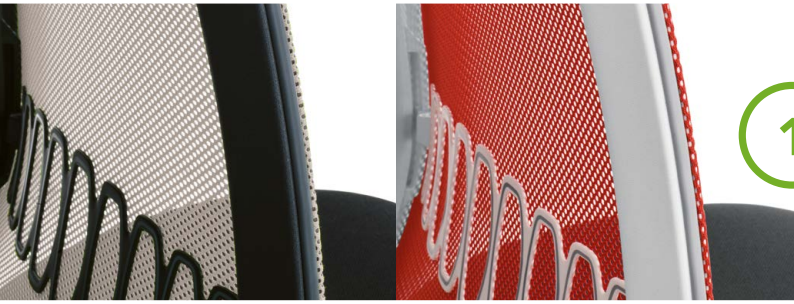

1

FRAME
BLACK | WHITE

COBRA BLACK Backrest edge profile made of black PVC; black lumbar support with anthracite grey decoration.

COBRA WHITE Backrest edge profile made of grey PVC; white lumbar support with anthracite grey decoration.