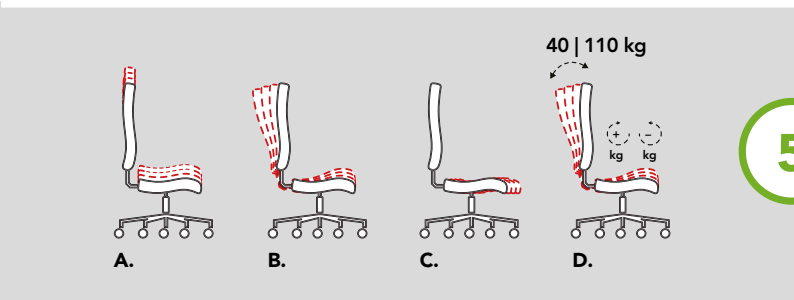

Lumbar adjustment, provided by raising or lowering the support with both hands (stroke 6 cm).

4

ARMRESTS

13BH BLACK | 13BHW WHITE

Nylon frame, soft-touch armrest pads.

1. Height adjustment with button control (stroke + 10 cm | 10 locking positions).
2. Width adjustment with cam lever control (+ 4 cm each side).

5

MECHANISM

SYNCHRO SLY4

Seat and backrest tilt lockable in 3 tilt positions with automatic location of the most comfortable locking angle.

- A. Height adjustment of seat.
- B. Tilt adjustment of seat and backrest.
- C. Depth adjustment of seat.
- D. Adjustment of rocking tension according to body weight.