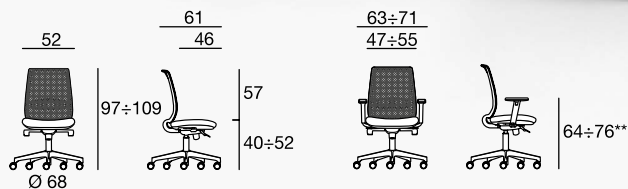

OFFICE SWEET HOME

Smart Home Office by Sesta

WARRANTY*

* ask for general warranty conditions

– the pleasure of working from home –

Chair conforms
the EN 1335 standards A class

1

FRAME
BLACK | WHITE

COBRA BLACK Backrest edge profile made of black PVC; black lumbar support with anthracite grey decoration.

COBRA WHITE Backrest edge profile made of grey PVC; white lumbar support with anthracite grey decoration.

There is also an alternative option of **sanitizable imitation leather** upholstery, colour black (PT 59) or mid-grey (PT 31).

3

MESH BACKREST AND LUMBAR SUPPORT
BLACK | WHITE

Backrest comprising Nylon frame combined with 100% Polyester (PES) mesh.

Lumbar adjustment, provided by raising or lowering the support with both hands (stroke 6 cm).

4

ARMRESTS

13BH BLACK | 13BHW WHITE

Nylon frame, soft-touch armrest pads.

1. Height adjustment with button control (stroke + 10 cm | 10 locking positions).
2. Width adjustment with cam lever control (+ 4 cm each side).