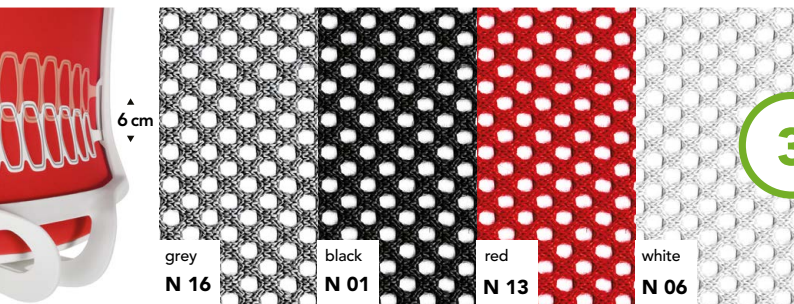

COBRA BLACK Backrest edge profile made of black PVC; black lumbar support with anthracite grey decoration.

COBRA WHITE Backrest edge profile made of grey PVC; white lumbar support with anthracite grey decoration.

2

SEAT

KING BIO "KB" ANTIBACTERIAL
100% PES TREVIRA CS

Capacious and ergonomic chair with fire-retardant foam padding, thickness 5 cm, density 40 kg/m³.

Upholstered with antimicrobial fabric incorporating "KB" King BIO silver ion technology.

There is also an alternative option of **sanitizable imitation leather** upholstery, colour black (PT 59) or mid-grey (PT 31).

3

MESH BACKREST AND LUMBAR SUPPORT
BLACK | WHITE

Backrest comprising Nylon frame combined with 100% Polyester (PES) mesh.